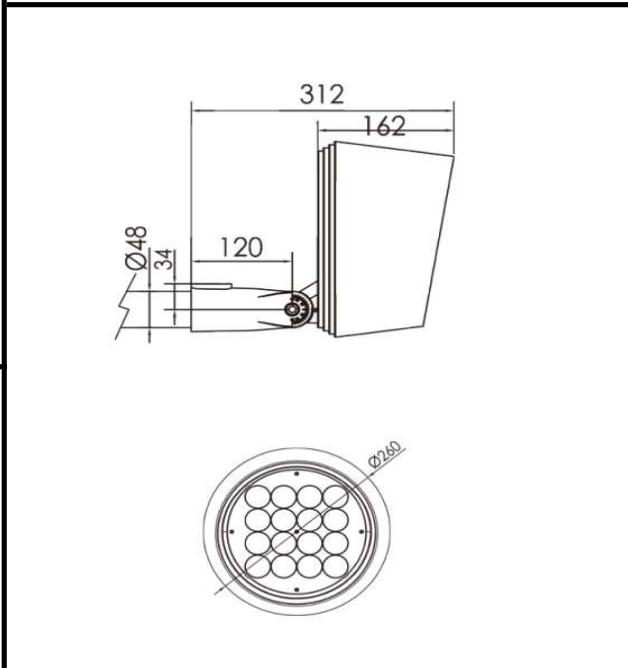

Sovitron Interior Pvt.Ltd.

Model Name	GOTHIC-1135M/DL-OSL-1135MD-16
Description	Flood light

Technical description	Image
-----------------------	-------

Dimension	Dia=260mm H=162mm
Frame	Aluminium Die-cast
Color Tempertaure	3000K
Power	60 W
Total Luminous Flux	5400 lm
Efficacy	90 lm/W
IP rating	66
Beam angle	2.6, 3.5, 12, 20, 30, 60, 10x70, 5x20 Degree
Color Rendering	≥80
Mounting	Pole Mounted
Optics	Lens & Clear Glass
Dimming	NON-Dimmable
Operating Voltage	220-240 VAC
Standard Lifetime	L70 minimum at 50,000 burning hours

Dimension diagram

Remarks:-